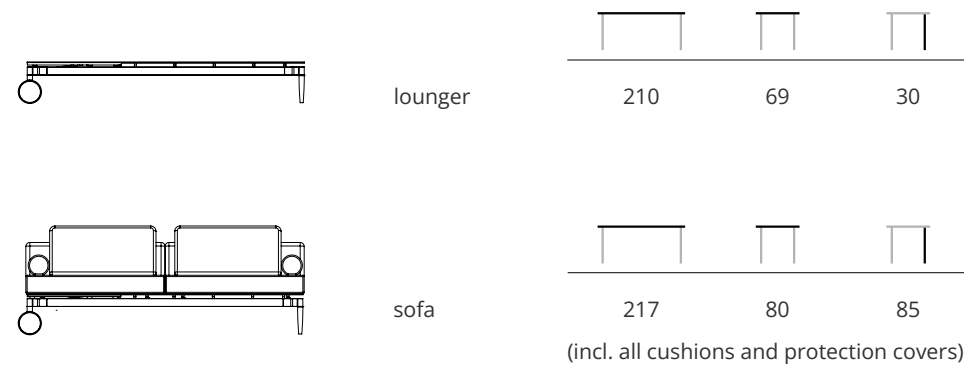

marguerite

designed by Mathias De Ferm

dimensions