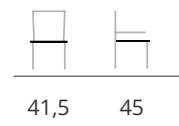

sepia

designed by Mathias De Ferm

dimensions

tube base

central base

cushion

seat

rigid polyurethane colored in the mass