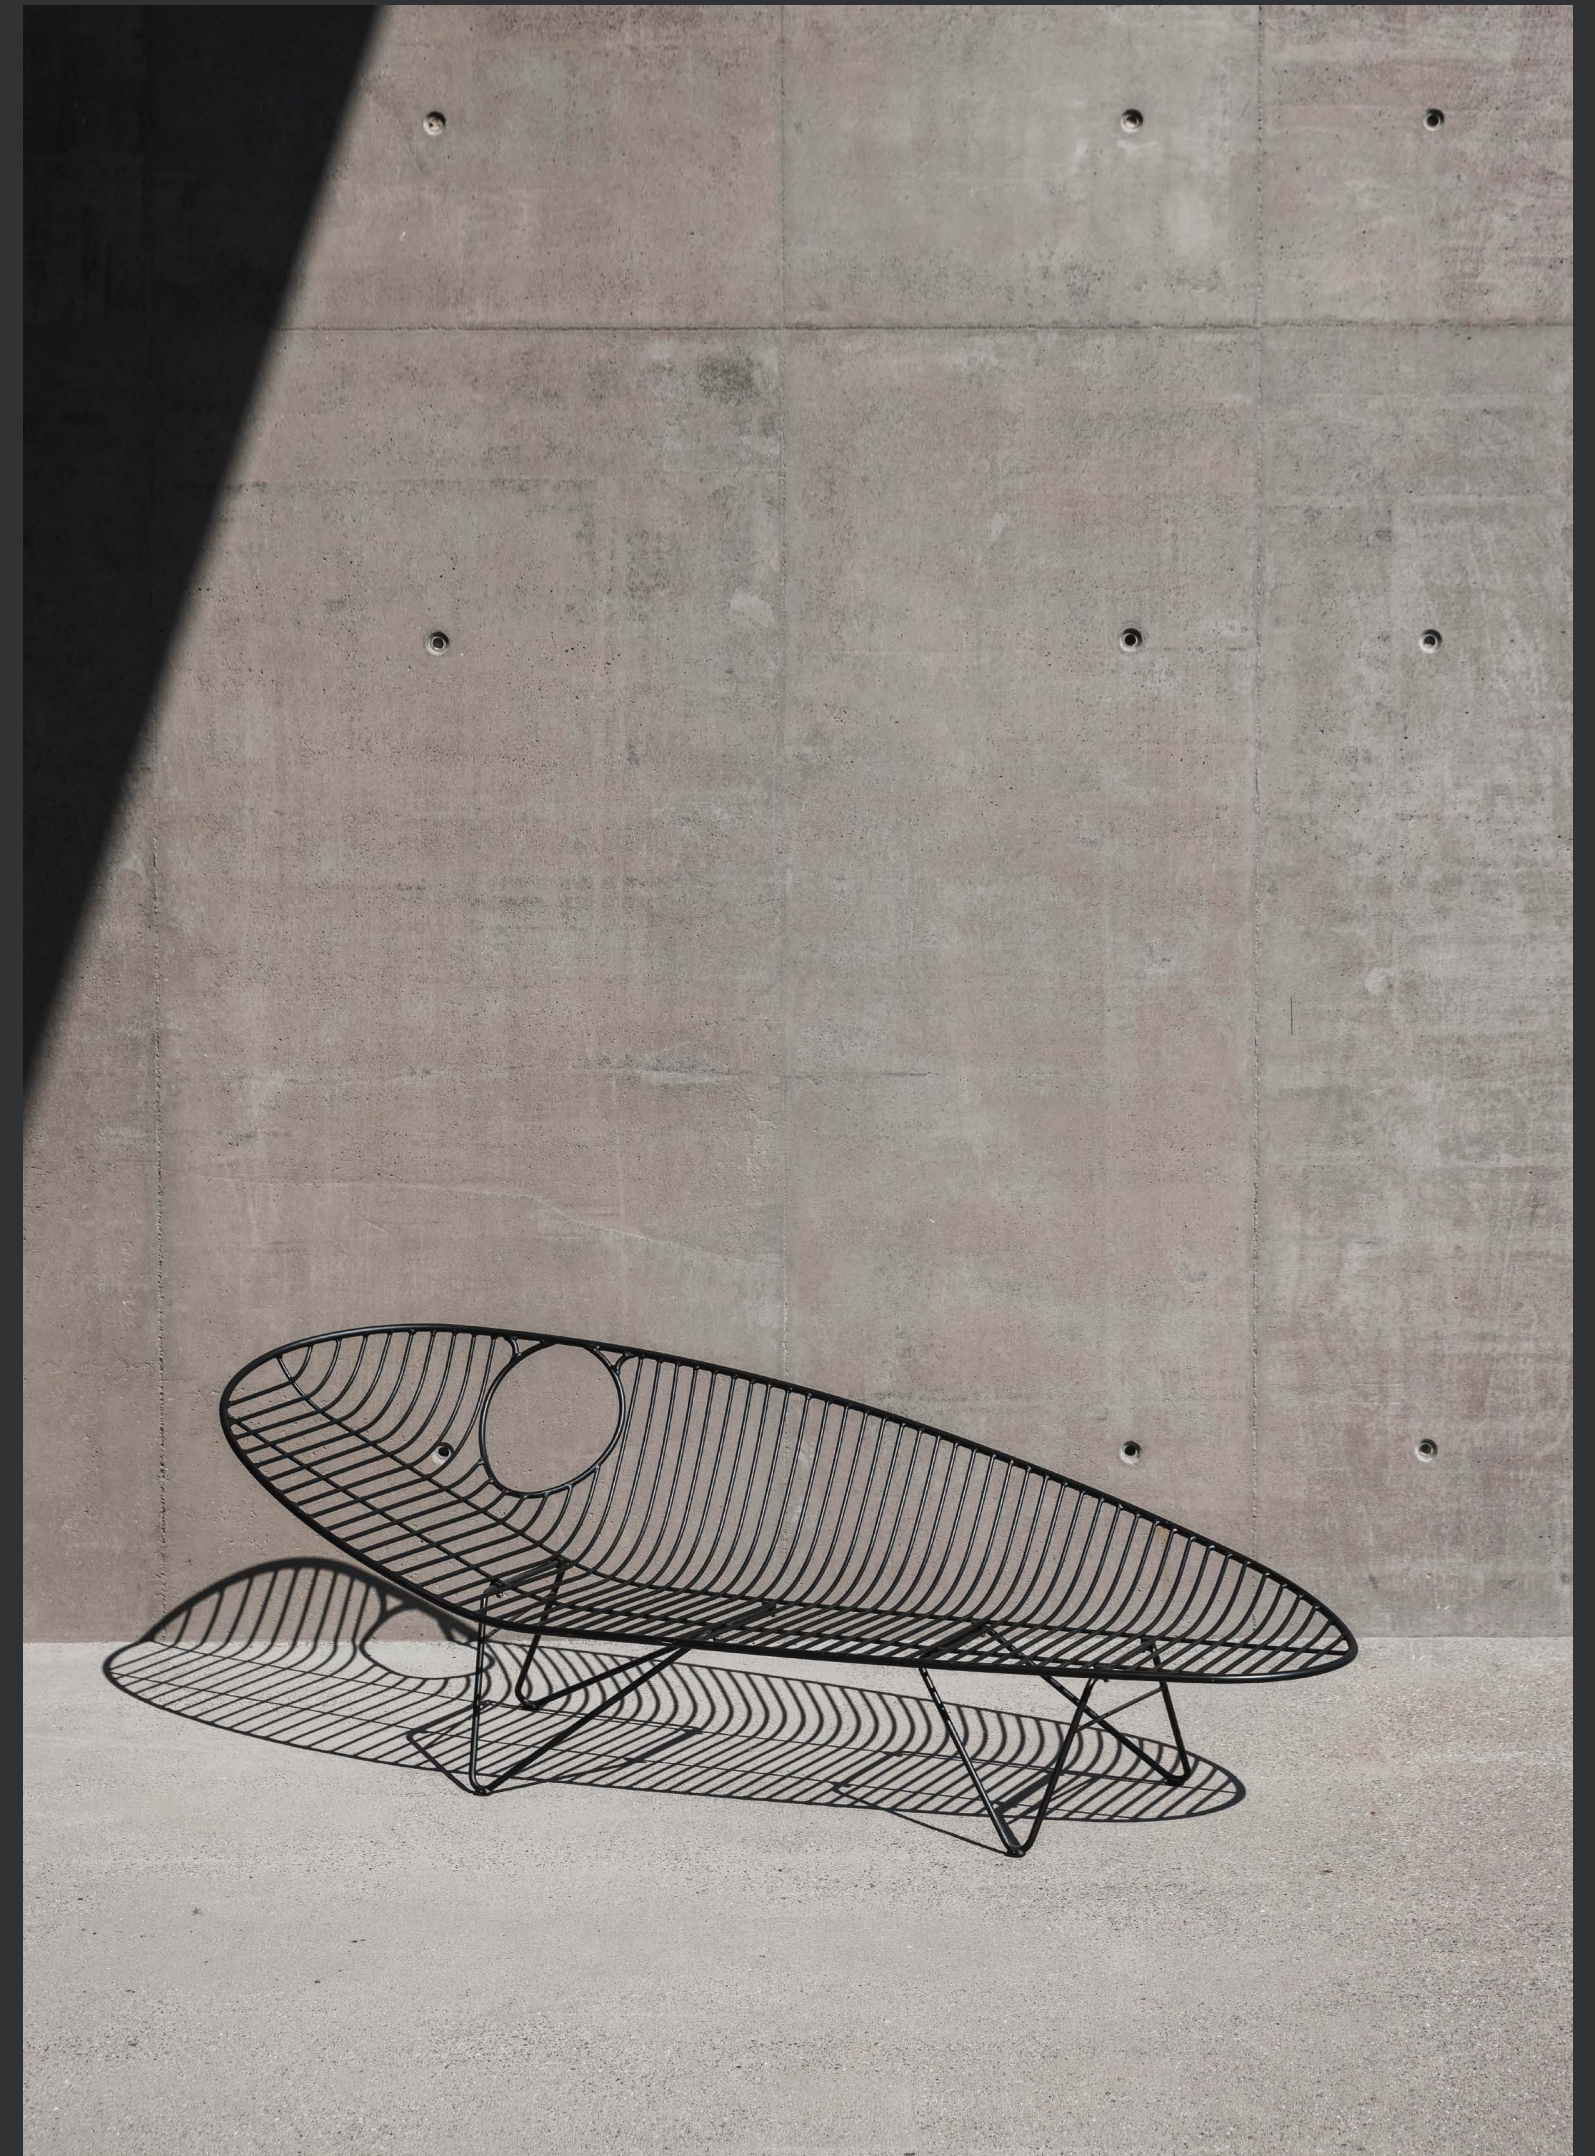

wire lounge in black