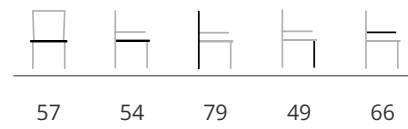

marguerite

designed by Mathias De Ferm

dimensions

armchair