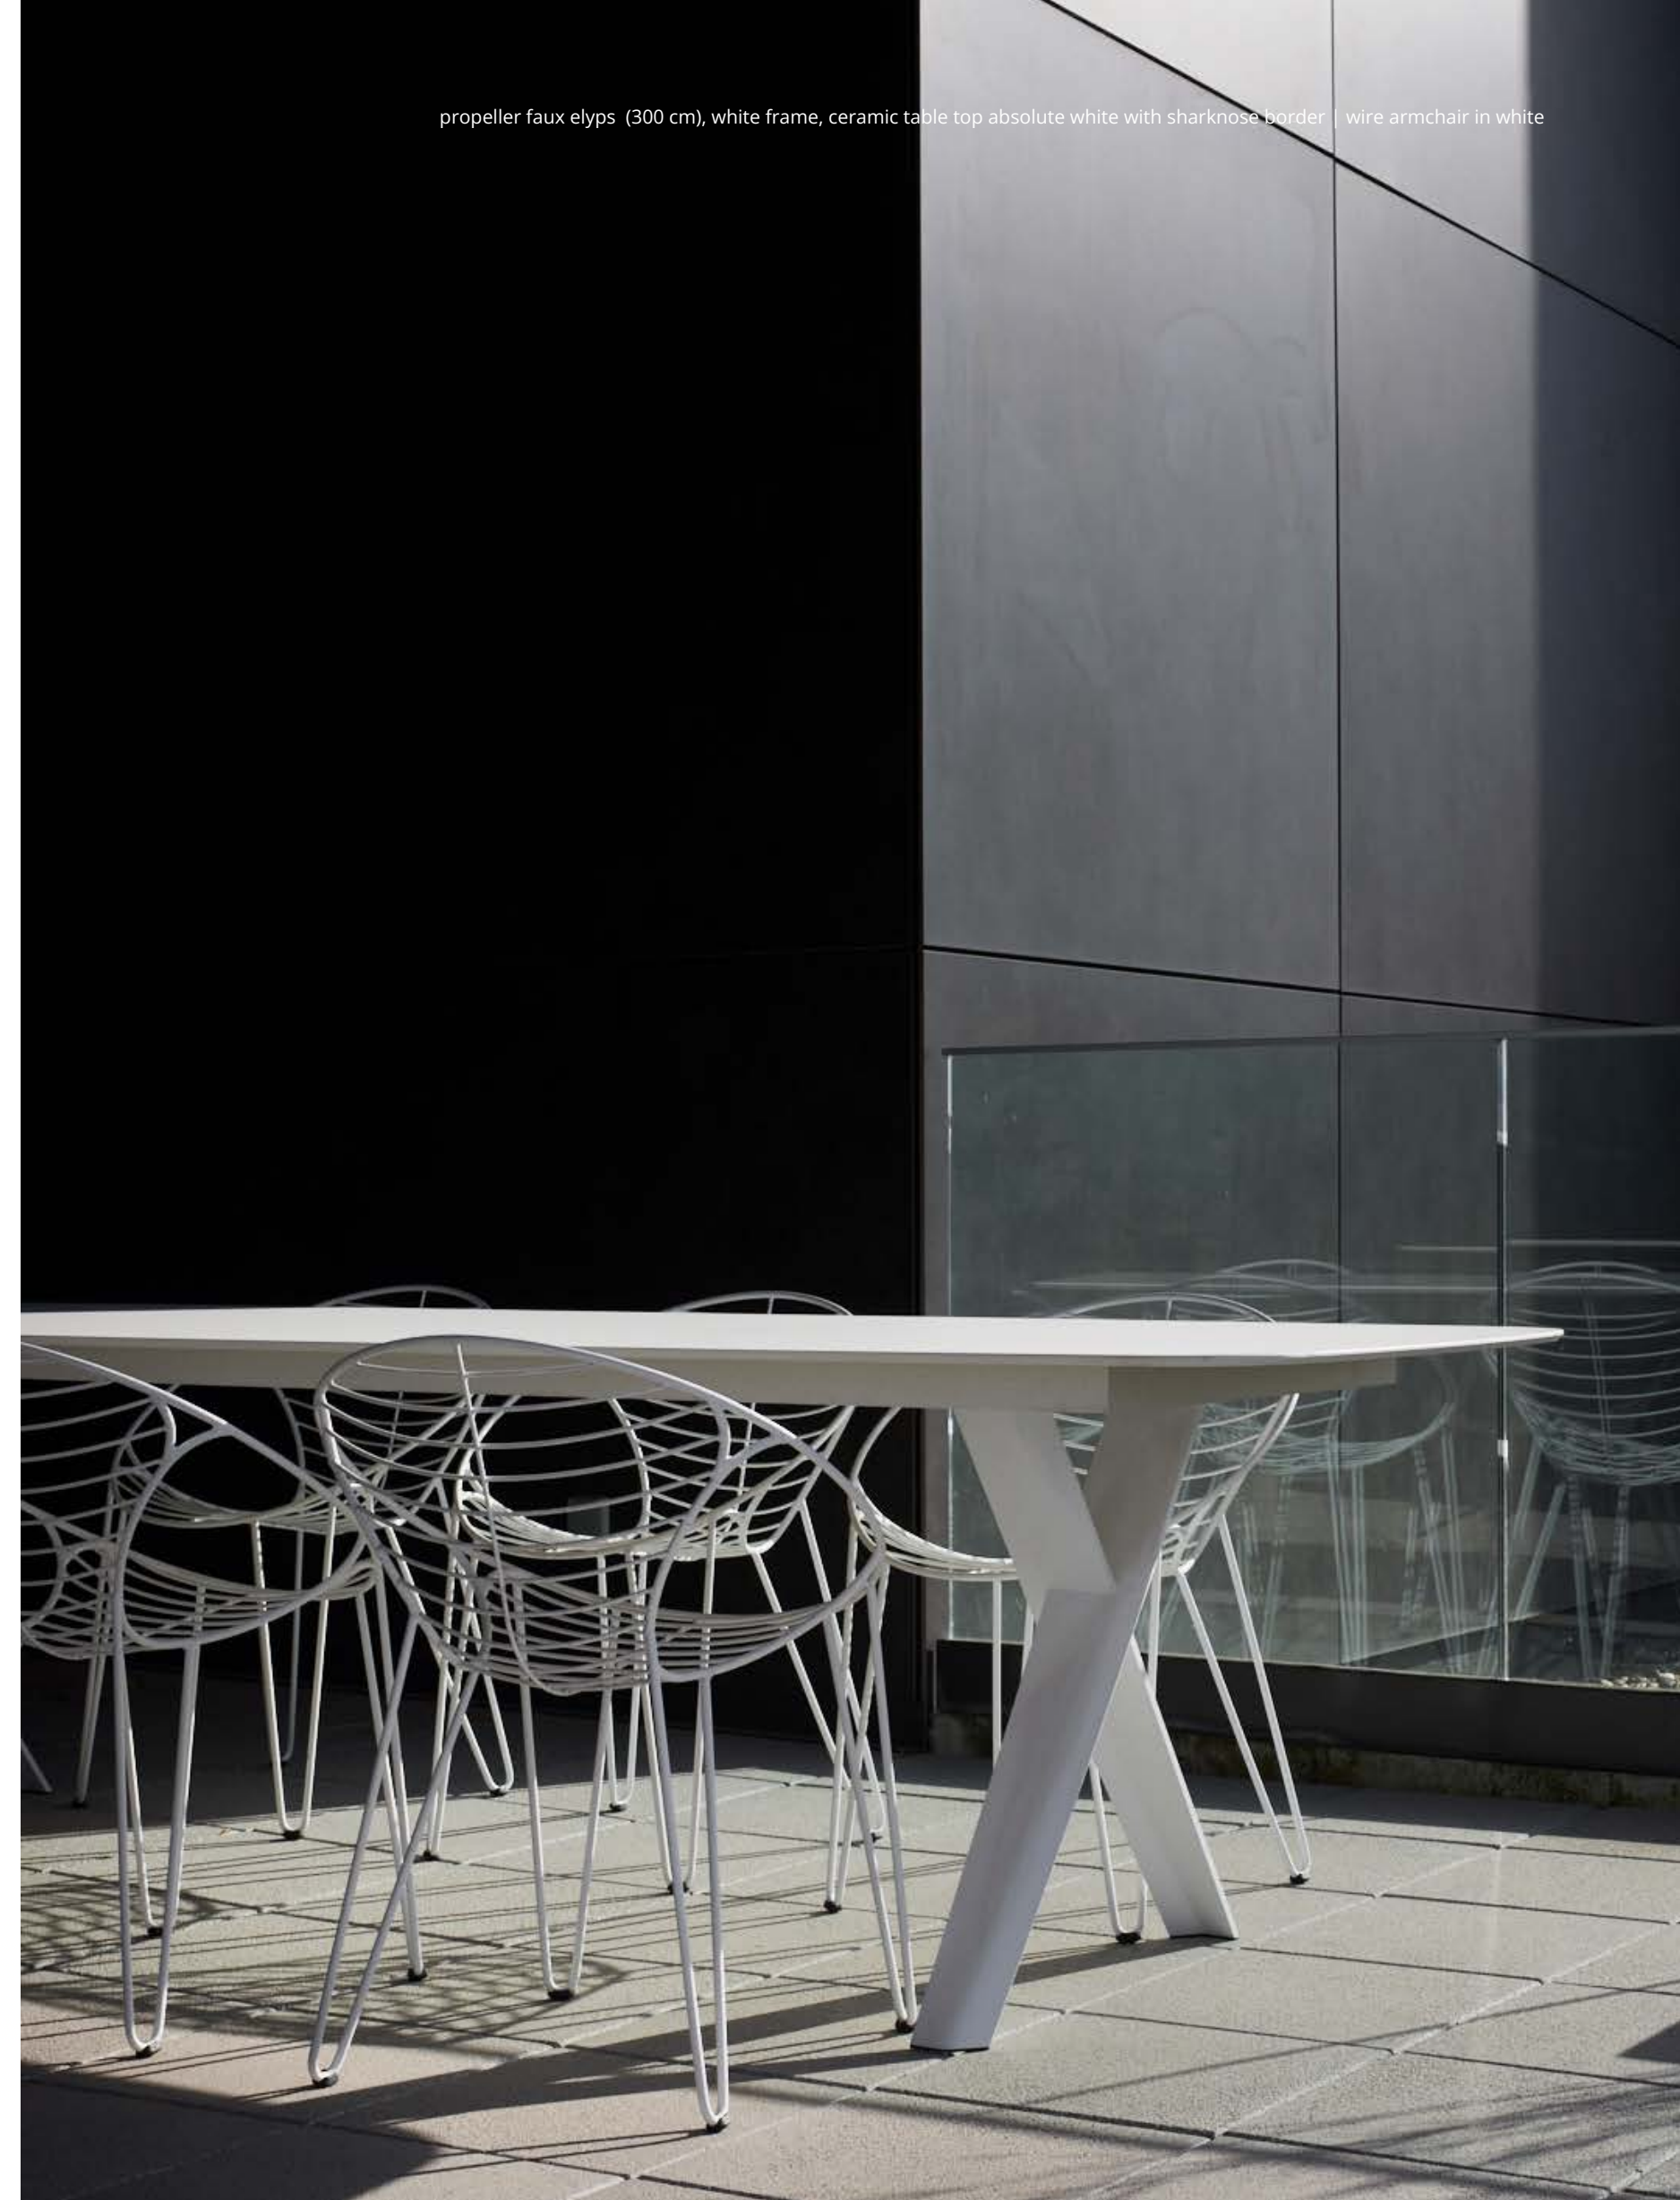

propeller

The Propeller table is strong and carefully designed. It looks like airplane propellers, not just in shape but also in how it feels and stays steady. It looks smooth and stylish, giving a sense of calm and strength.

You get plenty of space, both in reality and in feeling. Whether you pick the faux elyps or rectangular shape, the Propeller table creates an inviting atmosphere that seamlessly combines sophistication with practicality.

[view online](#)