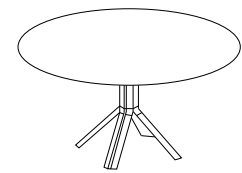

fizz bistro square 4-legs (80 cm, height 75 cm), black frame, ceramic table top marble marone with normal border
fizz dining chair in black

fizz bistro round tripod with click system (dia 70 cm, height 110 cm), black frame, ceramic table top marble marone with normal border

fizz low chair in lino

wire majestic (600 cm), black frame, ceramic table top calacatta (6 + 6 mm) with normal border | fizz dining chair in black

fizz

designed by Mathias De Ferm

dimensions

big dining round	150	75	68.5
	120	75	68.5

big dining square	150	75	68.5
	130	75	68.5

bistro round tripod table with click system	70	66 / 75 / 90 / 110
	80	66 / 75 / 90 / 110

bistro square tripod table with click system	70	66 / 75 / 90 / 110

bistro round 4-legs table without click system	80	66 / 75 / 90 / 110
	100	66 / 75 / 90 / 110