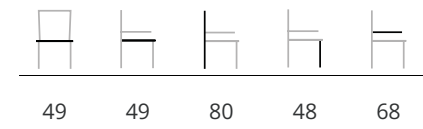

curve

designed by John Ghekiere

dimensions

armchair

frame

outdoor: lacquered stainless steel

fabrics

go to the last pages for a total overview

nautic linen

carbon
pepper
earth
sand
salt
sahara
bamboo
ocean

smooth

ash
sooty
canvas
tagine
beige