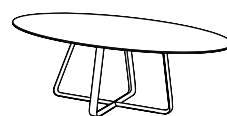

curve

designed by John Ghekiere

dimensions

rectangular	300	100	75	230	68.5
	250	100	75	180	68.5
	220	100	75	150	68.5
	200	100	75	138	68.5
	180	90	75	110	68.5

rectangular extendable XL / XXL *	215 - 315	100	75	180	65.8
	160 - 240	100	75	136	65.8

faux elyps	300	110	75	230	68.5
	250	110	75	180	68.5
	220	110	75	150	68.5
	200	110	75	138	68.5
	180	100	75	110	68.5

faux elyps extendable XL / XXL *	220 - 320	110	75	180	65.8
	165 - 245	110	75	136	65.8

elyps	300	128	75	140	68.5
	250	128	75	140	68.5
	210	128	75	140	68.5

round	150	75	73
	120	75	73
	100	75	73

coffee table	180	90	30
elyps	160	70	30
	120	60	30

coffee table round	120	30
	100	30
	80	30
	60	40
	50	50

frame

lacquered aluminium | * extendable tables: lacquered stainless steel + lacquered aluminium