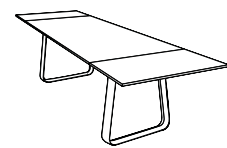

curve rectangular (300 cm), black frame, ceramic table top charisma grey with normal border | fizz dining chair in black

curve armchair with black base in smooth tagine | ceramic table top: emperador

curve chair with black base in smooth sooty | curve armchair with lino base in smooth canvas

curve

designed by John Ghekiere

dimensions

rectangular	300	100	75	230	68.5
	250	100	75	180	68.5
	220	100	75	150	68.5
	200	100	75	138	68.5
	180	90	75	110	68.5

rectangular extendable XL / XXL *	215 - 315	100	75	180	65.8
	160 - 240	100	75	136	65.8

faux elyps	300	110	75	230	68.5
	250	110	75	180	68.5
	220	110	75	150	68.5
	200	110	75	138	68.5
	180	100	75	110	68.5

faux elyps extendable XL / XXL *	220 - 320	110	75	180	65.8
	165 - 245	110	75	136	65.8

elyps	300	128	75	140	68.5
	250	128	75	140	68.5
	210	128	75	140	68.5