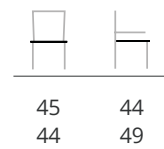

marguerite

designed by Mathias De Ferm

dimensions

armchair

chair

chair with
central base

cushion
shell

frame