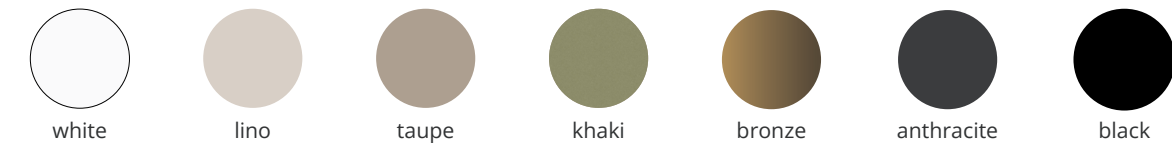

big dining square	150	75	68.5
	130	75	68.5

bistro round tripod table with click system	70	66 / 75 / 90 / 110
	80	66 / 75 / 90 / 110

bistro square tripod table with click system	70	66 / 75 / 90 / 110

bistro round 4-legs table without click system	80	66 / 75 / 90 / 110
	100	66 / 75 / 90 / 110

bistro square 4-legs table without click system	80	66 / 75 / 90 / 110

frame

lacquered aluminium

finish

table tops

go to the last pages for a total overview

6 + 6 mm	Calacatta	13 mm	Absolute white	Caravaggio	Marble marone
			Bianco d'oro	Charisma beige	Sabbia Rosso
			Black diamond	Charisma grey	Soft oak
			Black iron	Emperador	Travertino grey
			Calacatta naturale		