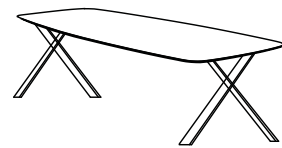

[view online](#)

propeller faux elyps (300 cm), black frame, ceramic table top charisma grey with sharknose border
marguerite dining chair with black central base

propeller

designed by John Ghekiere

dimensions

rectangular	300	100	75	194	68.5
	250	100	75	144	68.5
	220	100	75	114	68.5
	200	100	75	94	68.5
	180	90	75	74	68.5

faux elyps	300	110	75	194	68.5
	250	110	75	144	68.5
	220	110	75	114	68.5
	200	110	75	94	68.5
	180	100	75	74	68.5