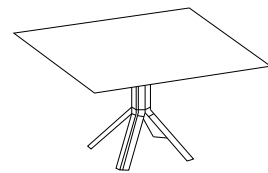

fizz bistro square 4-legs (80 cm, height 75 cm), black frame, ceramic table top marble marone with normal border
fizz dining chair in black

fizz bistro round tripod with click system (dia 70 cm, height 110 cm), black frame, ceramic table top marble marone with normal border

fizz low chair in lino

wire majestic (600 cm), black frame, ceramic table top calacatta (6 + 6 mm) with normal border | fizz dining chair in black

fizz

designed by Mathias De Ferm

dimensions

big dining round	150	75	68.5
	120	75	68.5

big dining square	150	75	68.5
	130	75	68.5

bistro round tripod table with click system	70	66 / 75 / 90 / 110
	80	66 / 75 / 90 / 110

bistro square tripod table with click system	70	66 / 75 / 90 / 110

bistro round 4-legs table without click system	80	66 / 75 / 90 / 110
	100	66 / 75 / 90 / 110