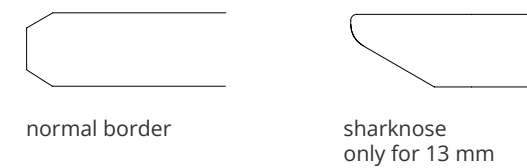

bistro square 4-legs table without click system	80	66 / 75 / 90 / 110

frame

lacquered aluminium

finish

table tops

go to the last pages for a total overview

6 + 6 mm	Calacatta	13 mm	Absolute white	Caravaggio	Marble marone
			Bianco d'oro	Charisma beige	Sabbia Rosso
			Black diamond	Charisma grey	Soft oak
			Black iron	Emperador	Travertino grey
			Calacatta naturale		