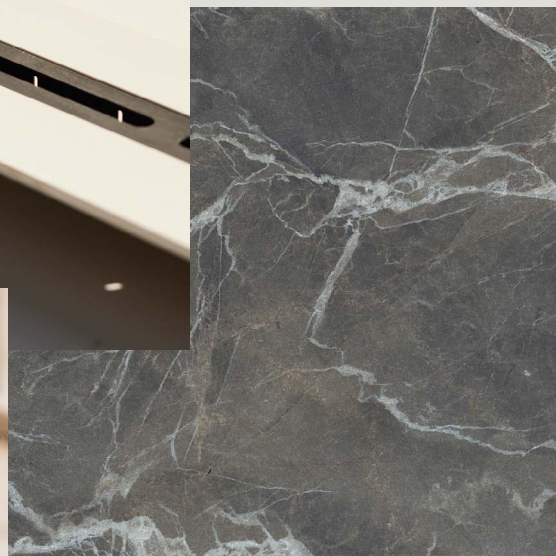

table accessories

designed by Cas Moor & Lieven Musschoot

dimensions

plate warmer oblong	length	width
heatt 140	140	20
heatt 95	95	20

plate warmer round	diameter
heatt dia 60	60
heatt dia 45	45
heatt dia 21	21

side plate oblong	length	width
bite large	550	300

side plate round	diameter
bite small	35

turnable disc	diameter
dia 60	60
dia 45	45

WOOD for bite

CERAMICS for heatt and turnable disc

go to the last pages for a total overview

6 + 6 mm

Calacatta

13 mm

Absolute white
Bianco d'oro
Black diamond
Black iron
Calacatta naturale

Caravaggio
Charisma beige
Charisma grey
Emperador

Marble marone
Sabbia Rosso
Soft oak
Travertino grey

* not possible for Heatt