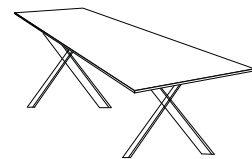

[view online](#)

propeller faux elyps (300 cm), black frame, ceramic table top charisma grey with sharknose border
marguerite dining chair with black central base

propeller

designed by John Ghekiere

dimensions