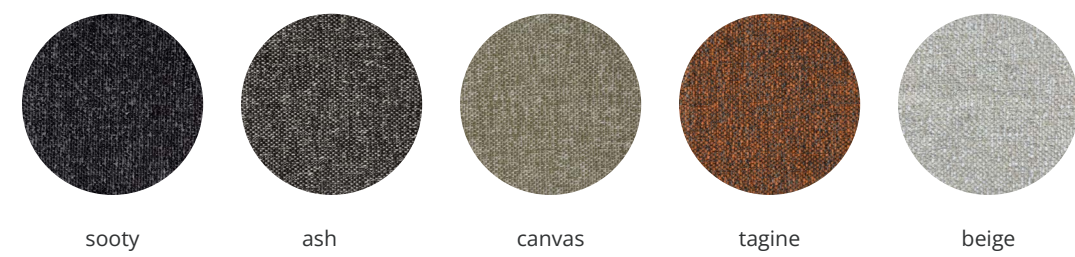

smooth solution dyed polypropylene chenille (washable)