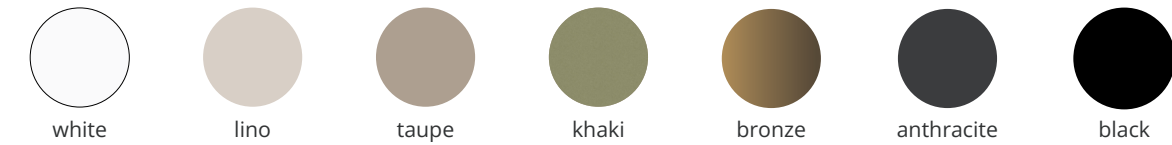

marguerite

designed by Mathias De Ferm

dimensions

	rectangular	300	100	75	290	67.5
		250	100	75	240	67.5
		220	100	75	210	67.5
		200	100	75	190	67.5
		180	90	75	170	67.5
		140	90	75	130	67.5
	rectangular extendable XL / XXL	200 - 260	100	75	190	67.5
		160 - 220	100	75	150	67.5
	square	150	150	75	140	67.5
		130	130	75	120	67.5
		100	100	75	90	67.5
	elyps	300	128	74.5	165.7	73.3
		250	128	74.5	127.7	73.3
		210	128	74.5	127.7	73.3
	round	150	75	73.5		
		120	75	73.5		
		100	75	73.5		
	coffee table rectangular / square	130	70	32	120	29
		100	100	32	90	29
	coffee table round	120	24 / 31 / 37			
		100	24 / 31 / 37			
		80	24 / 31 / 37			
		60	24 / 31 / 37			
		50	24 / 31 / 37			

frame

lacquered aluminium

finish

normal border
only for 6 + 6 mm

sharknose
only for 13 mm

table tops

go to the last pages for a total overview

6 + 6 mm	Calacatta	13 mm	Absolute white	Caravaggio	Marble marone
			Bianco d'oro	Charisma beige	Sabbia Rosso
			Black diamond	Charisma grey	Soft oak
			Black iron	Emperador	Travertino grey
			Calacatta naturale