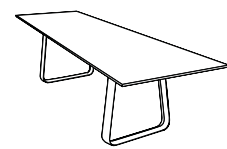

[view online](#)

curve elyps (300 cm), lino frame, ceramic table top travertino grey and normal border | fizz dining chair in lino

curve round (dia 150 cm), black frame, ceramic table top charisma grey with sharknose border | fizz dining chair in black

curve rectangular (300 cm), black frame, ceramic table top charisma grey with normal border | fizz dining chair in black

curve armchair with black base in smooth tagine | ceramic table top: emperador

curve chair with black base in smooth sooty | curve armchair with lino base in smooth canvas

curve

designed by John Ghekiere

dimensions

rectangular	300	100	75	230	68.5
	250	100	75	180	68.5
	220	100	75	150	68.5
	200	100	75	138	68.5
	180	90	75	110	68.5

rectangular extendable XL / XXL *	215 - 315	100	75	180	65.8
	160 - 240	100	75	136	65.8

faux elyps	300	110	75	230	68.5
	250	110	75	180	68.5
	220	110	75	150	68.5
	200	110	75	138	68.5
	180	100	75	110	68.5

faux elyps extendable XL / XXL *	220 - 320	110	75	180	65.8
	165 - 245	110	75	136	65.8

elyps	300	128	75	140	68.5
	250	128	75	140	68.5
	210	128	75	140	68.5