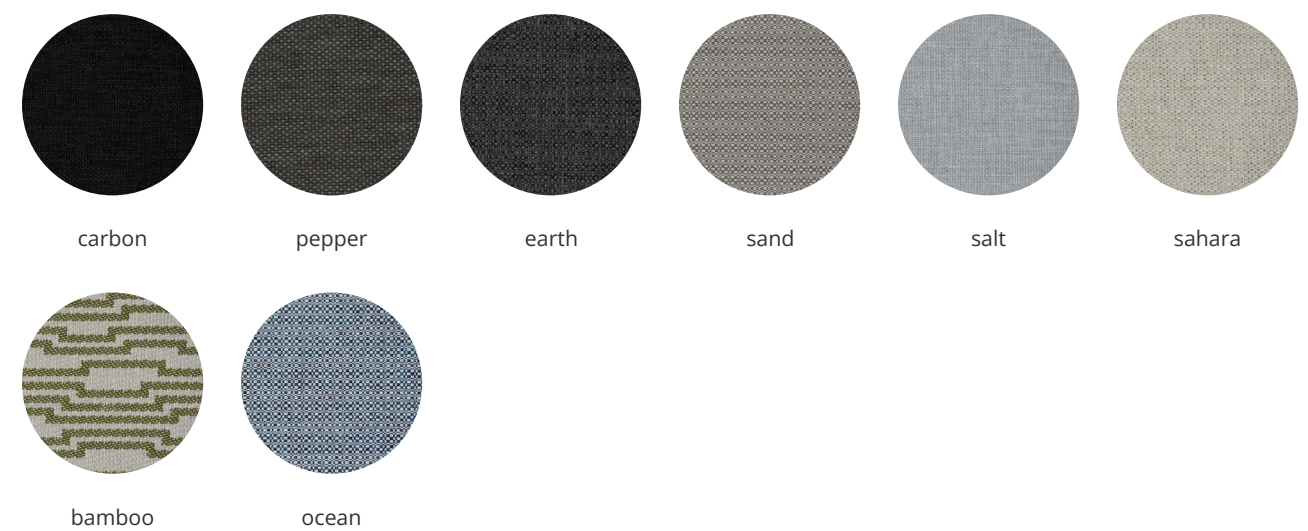

nautic linen solution dyed polypropylene (washable)