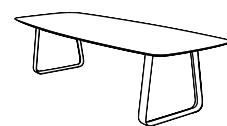

curve

designed by John Ghekiere

dimensions

rectangular	300	100	75	230	68.5
	250	100	75	180	68.5
	220	100	75	150	68.5
	200	100	75	138	68.5
	180	90	75	110	68.5

rectangular extendable XL / XXL *	215 - 315	100	75	180	65.8
	160 - 240	100	75	136	65.8

faux elyps	300	110	75	230	68.5
	250	110	75	180	68.5
	220	110	75	150	68.5
	200	110	75	138	68.5
	180	100	75	110	68.5

faux elyps extendable XL / XXL *	220 - 320	110	75	180	65.8
	165 - 245	110	75	136	65.8

elyps	300	128	75	140	68.5
	250	128	75	140	68.5
	210	128	75	140	68.5

round	150	75	73
	120	75	73
	100	75	73

coffee table	180	90	30
elyps	160	70	30
	120	60	30

coffee table round	120	30
	100	30
	80	30
	60	40
	50	50

frame

lacquered aluminium | * extendable tables: lacquered stainless steel + lacquered aluminium