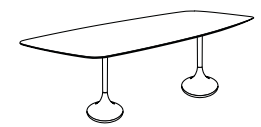

Unveiling our latest addition: the Central Big. Delve into the sophistication of this exceptional outdoor table, presented in elyps, faux elyps, and round variations. Supported by a singular trumpet foot, it redefines luxury in your outdoor living area. The elyps and faux elyps options extend up to 3 meters in length, while the round variant reaches a maximum diameter of 158 cm.

central coffee table round (dia 80 cm), black frame, ceramic table top charisma grey with sharknose border
wire 2-seat in black with nautic linen bamboo cushion | collins high & low in black

central faux elyps (300 cm), black frame, ceramic table top emperador with sharknose border
fizz dining chair in black

central round high (dia 120 cm), black frame, ceramic table top calacatta naturale with sharknose border
wire barstool in black

central

designed by Mathias De Ferm

dimensions

central big

				diameter of the base
faux elyps big	300	110	75	60
	250	110	75	60
	220	110	75	60

				diameter of the base
elyps big	300	128	75	60
	250	128	75	60
	210	128	75	60

			diameter of the base
round big	158	75	60

central classic

				diameter of the base
faux elyps with double trumpet base	300	110	75	2x 37
	250	110	75	2x 37
	220	110	75	2x 37
	200	110	75	2x 37