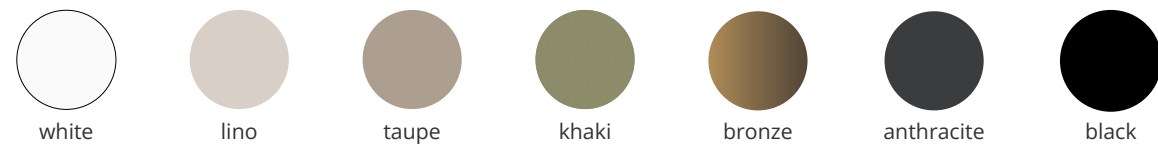

layers

designed by Sylvain Willenz

dimensions

	dining table					
		300	100	75	289	67.5
		250	100	75	239	67.5
		220	100	75	209	67.5
		200	100	75	189	67.5
	180	90	75	169	67.5	
	wall table					
		200	40	75	-	67.5
	160	40	75	-	67.5	
	coffee table					
		150	100	29		
		130	70	29		
	100	100	29			
	lamp table					
		55	55	43		

frame

dining table: lacquered stainless steel | wall, coffee & lamp table: lacquered aluminium

finish

normal border
only for 6 + 6 mm

sharknose
only for 13 mm

table tops

go to the last pages for a total overview

6 + 6 mm

Calacatta

13 mm

Absolute white
Bianco d'oro
Black diamond
Black iron
Calacatta naturale

Caravaggio
Charisma beige
Charisma grey
Emperador

Marble marone
Sabbia Rosso
Soft oak
Travertino grey