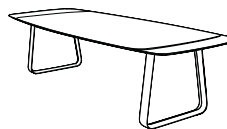

curve

designed by John Ghekiere

dimensions

rectangular	300	100	75	230	68.5
	250	100	75	180	68.5
	220	100	75	150	68.5
	200	100	75	138	68.5
	180	90	75	110	68.5

rectangular extendable XL / XXL *	215 - 315	100	75	180	65.8
	160 - 240	100	75	136	65.8

faux elyps	300	110	75	230	68.5
	250	110	75	180	68.5
	220	110	75	150	68.5
	200	110	75	138	68.5
	180	100	75	110	68.5

faux elyps extendable XL / XXL *	220 - 320	110	75	180	65.8
	165 - 245	110	75	136	65.8

elyps	300	128	75	140	68.5
	250	128	75	140	68.5
	210	128	75	140	68.5

round	150	75	73
	120	75	73
	100	75	73

coffee table	180	90	30
elyps	160	70	30
	120	60	30

coffee table round	120	30
	100	30
	80	30
	60	40
	50	50

frame

lacquered aluminium | * extendable tables: lacquered stainless steel + lacquered aluminium