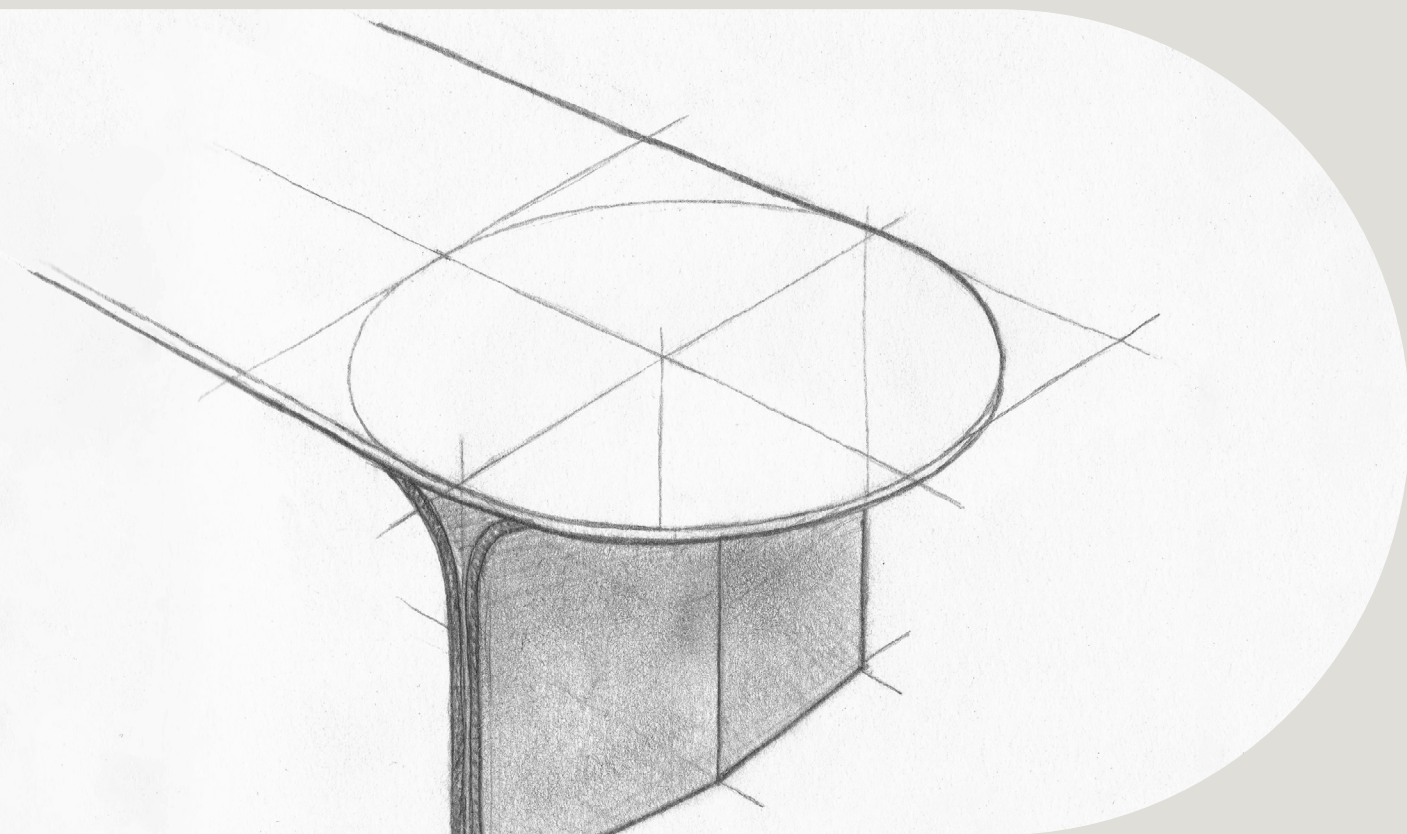

2024 launch new table

From April 2024, during Salone del Mobile in Milan, we will launch our newest table! Designed by Jeffrey Huyghe. This table, like our others, is suitable for both indoor and outdoor use. Curious? Scan the QR code to view our novelties and subscribe to the newsletter to stay informed!

[go to website](#)