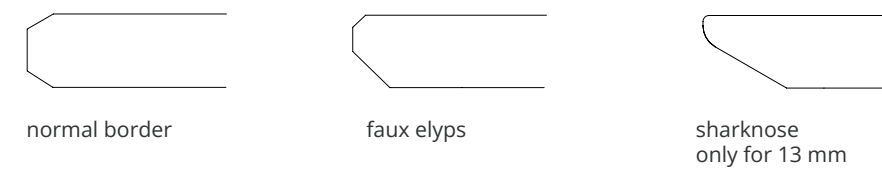

wall table	200	40	75	135	68.5
rectangular	160	40	75	95	68.5

frame

lacquered stainless steel

finish

table tops

go to the last pages for a total overview

6 + 6 mm	Calacatta	13 mm	Absolute white	Caravaggio	Marble marone
			Bianco d'oro	Charisma beige	Sabbia Rosso
			Black diamond	Charisma grey	Soft oak
			Black iron	Emperador	Travertino grey
			Calacatta naturale		