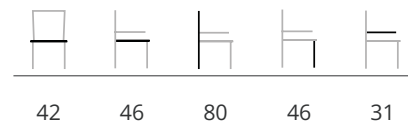

sepia

designed by Mathias De Ferm

dimensions

tube base