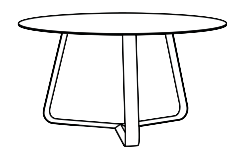

curve

designed by John Ghekiere

dimensions

rectangular	300	100	75	230	68.5
	250	100	75	180	68.5
	220	100	75	150	68.5
	200	100	75	138	68.5
	180	90	75	110	68.5

rectangular extendable XL / XXL *	215 - 315	100	75	180	65.8
	160 - 240	100	75	136	65.8

faux elyps	300	110	75	230	68.5
	250	110	75	180	68.5
	220	110	75	150	68.5
	200	110	75	138	68.5
	180	100	75	110	68.5

faux elyps extendable XL / XXL *	220 - 320	110	75	180	65.8
	165 - 245	110	75	136	65.8

elyps	300	128	75	140	68.5
	250	128	75	140	68.5
	210	128	75	140	68.5

round	150	75	73
	120	75	73
	100	75	73

coffee table	180	90	30
elyps	160	70	30
	120	60	30

coffee table round	120	30
	100	30
	80	30
	60	40
	50	50

frame

lacquered aluminium | * extendable tables: lacquered stainless steel + lacquered aluminium