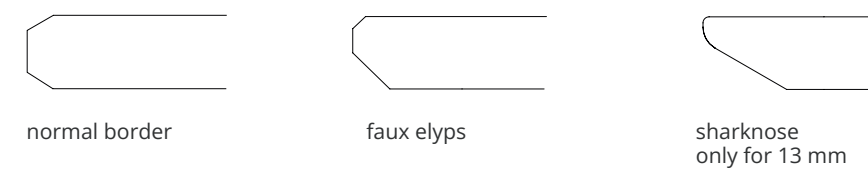

round	150	75	73
	120	75	73
	100	75	73

coffee table	180	90	30
elyps	160	70	30
	120	60	30

coffee table round	120	30
	100	30
	80	30
	60	40
	50	50

frame

lacquered aluminium | * extendable tables: lacquered stainless steel + lacquered aluminium

finish

table tops

go to the last pages for a total overview

6 + 6 mm	Calacatta	13 mm	Absolute white	Caravaggio	Marble marone
			Bianco d'oro	Charisma beige	Sabbia Rosso
			Black diamond	Charisma grey	Soft oak
			Black iron	Emperador	Travertino grey
			Calacatta naturale		