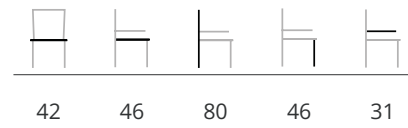

sepia

designed by Mathias De Ferm

dimensions

tube base

central base

cushion

seat

rigid polyurethane colored in the mass